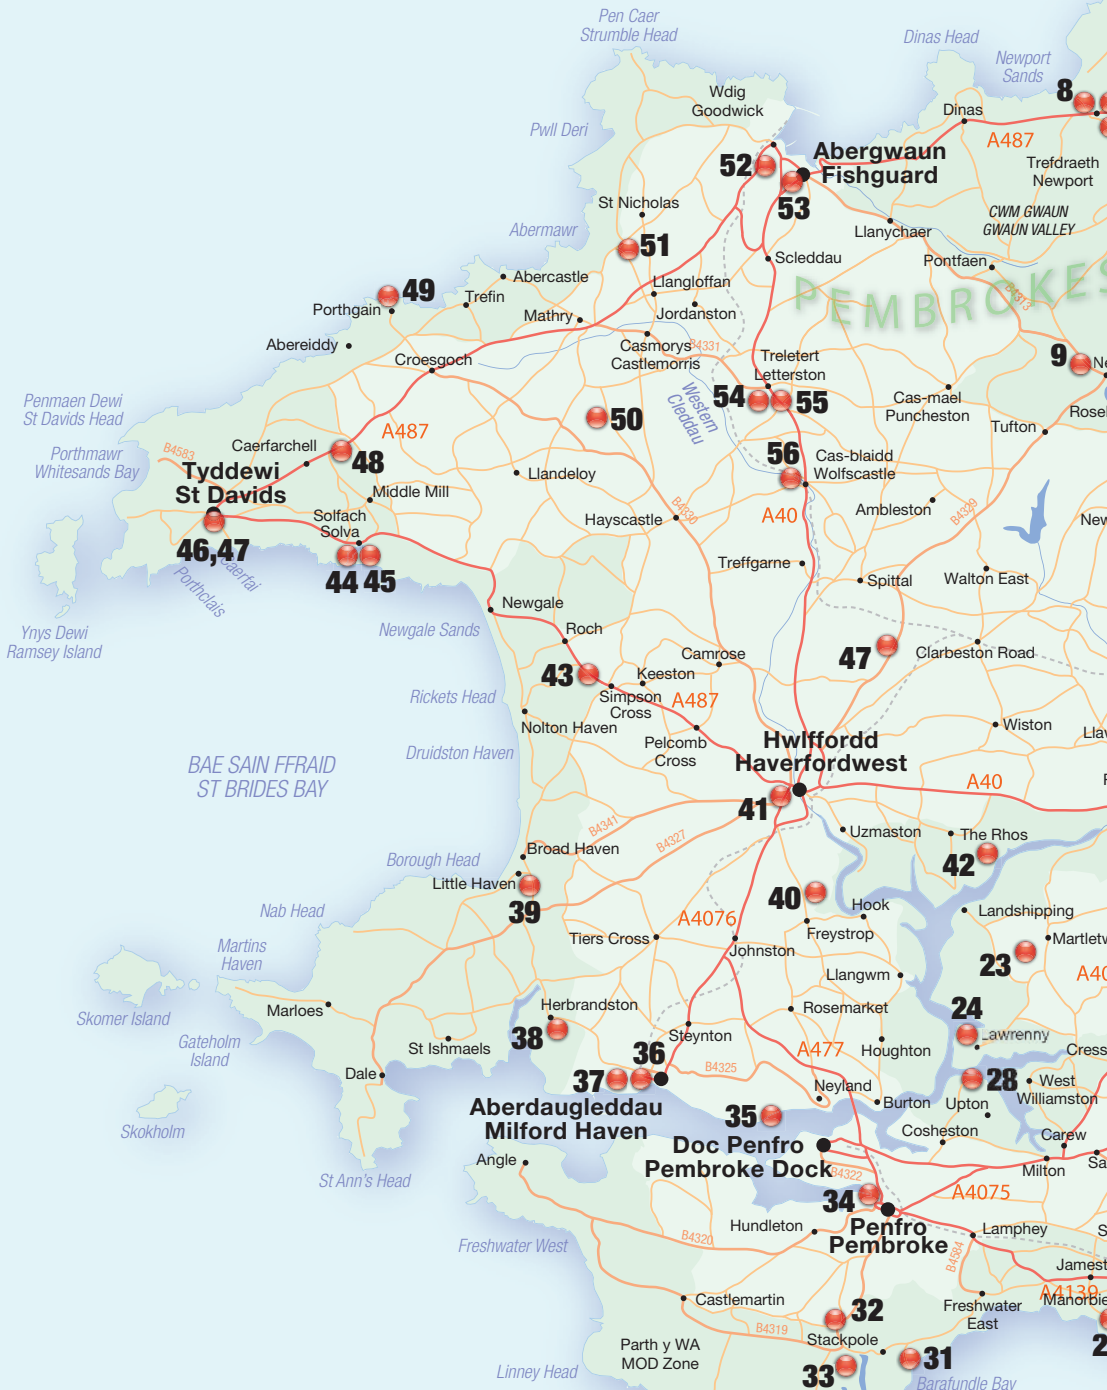

# pembrokeshire food guide map 2011

## SECTION 4

35. Ferry House Inn, Hazelbeach, Llanstadwell ..... 29
36. The Harbourmaster, Milford Haven ..... 29
37. The Fish Plaice at Welsh Seafoods Ltd, Milford Haven 30
38. Taberna Inn, Herbrandston ..... 30
39. The Nest Bistro, Little Llan, ..... 31
40. Gate 2 Plate Farmshop, nr. Freystrop ..... 31
41. Number 20, Haverfordwest ..... 32
42. Slebech Park, Slebech ..... 32